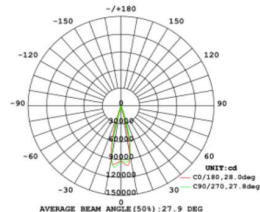

Photometric

Features :

- Life Time >50000Hrs
- High Lumen Output
- Low Power Consumption
- Non Dimmable
- 1-10v Dimming
- Dali Dimming
- Safety Cert IEC/EN 61347
- Sirim approved

Application:

- Cabinet
- Residential

Material :

- Aluminium
- PC Len
- PC Reflector